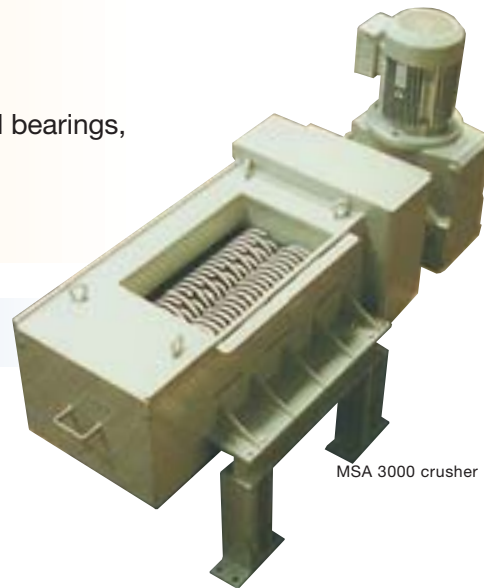

# SWARF CRUSHERS

The first step towards economic processing of  
metal chips and swarf

TA crusher

MA4 crusher

... as single units or systems solutions

... from one source

MSA 3000 crusher

### MSA SYSTEM CRUSHER

The "big brother" of the TA series with automatic tramp part ejection is designed for very large clusters of hard and brittle swarf.

VC crusher 600 and 1200

### VC-CRUSHER

**For the intermittent (batch) chip supply**

Larger bundles of swarf can be dumped directly into the crusher for processing. The crusher with vertical grinding gear (normal or fine) is especially well suited for the size reduction of tough material and may be equipped with automatic coarse part ejection.