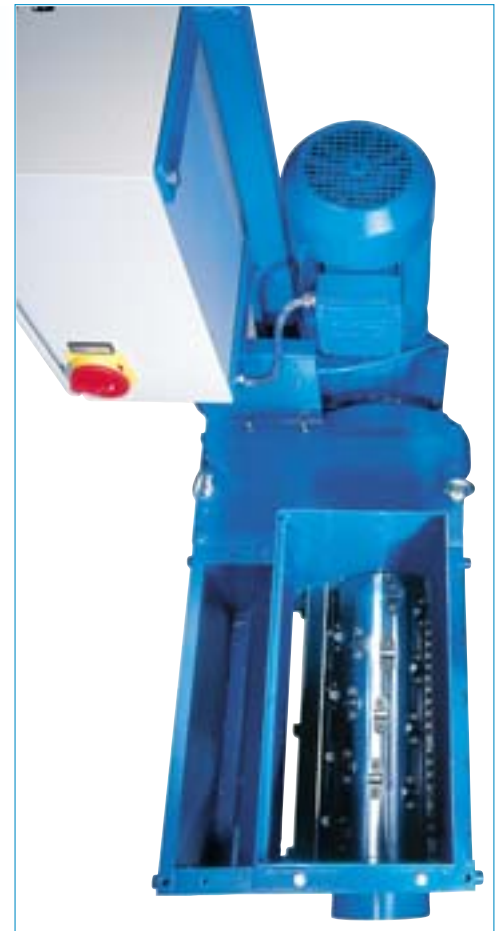

Reasons for chip crushing

- Lower transport volume (up to 15 % of the original volume can be achieved)
- Size reduction of swarf for subsequent centrifugation (drying of chips) and recovery the coolant from the chips
- Size reduction of chips for handling in over the floor-mounted return pump systems for the transport of chips and coolant
- Size reduction of the chips to feed them into briquetting presses