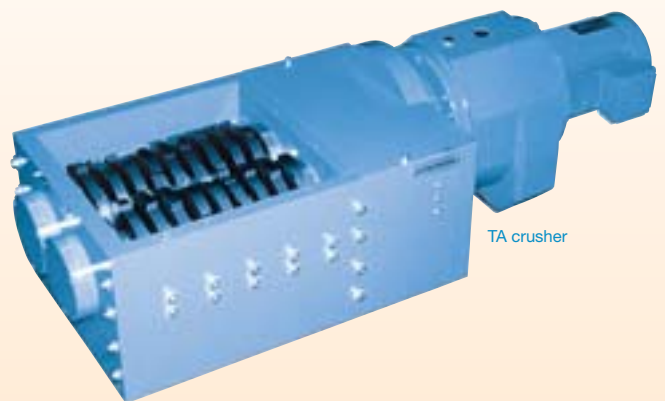

# SWARF CRUSHERS

The first step towards economic processing of  
metal chips and swarf

TA crusher

MA4 crusher

... as single units or systems solutions

... from one source

MSA 3000 crusher

### MSA SYSTEM CRUSHER

The "big brother" of the TA series with automatic tramp part ejection is designed for very large clusters of hard and brittle swarf.

VC crusher 600 and 1200

### VC-CRUSHER

**For the intermittent (batch) chip supply**

Larger bundles of swarf can be dumped directly into the crusher for processing. The crusher with vertical grinding gear (normal or fine) is especially well suited for the size reduction of tough material and may be equipped with automatic coarse part ejection.