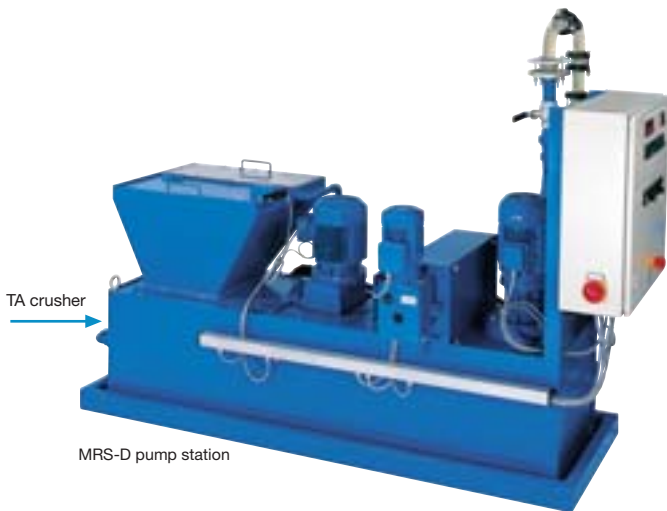

MAYFRAN Swarf-Crushers

A versatile product range ...