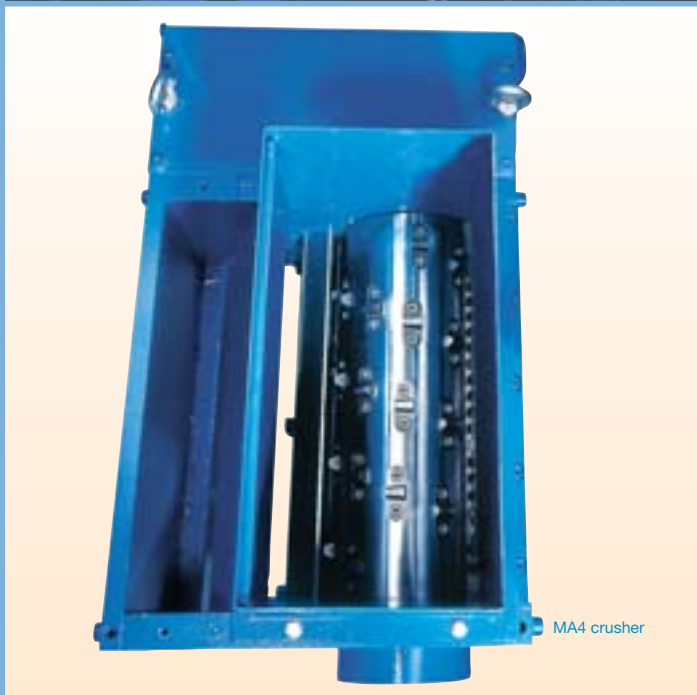

# SWARF CRUSHERS

The first step towards economic processing of  
metal chips and swarf

TA crusher

MA4 crusher

... as single units or systems solutions

... from one source

MSA 3000 crusher

### MSA SYSTEM CRUSHER

The "big brother" of the TA series with automatic tramp part ejection is designed for very large clusters of hard and brittle swarf.

VC crusher 600 and 1200

### VC-CRUSHER

**For the intermittent (batch) chip supply**

Larger bundles of swarf can be dumped directly into the crusher for processing. The crusher with vertical grinding gear (normal or fine) is especially well suited for the size reduction of tough material and may be equipped with automatic coarse part ejection.